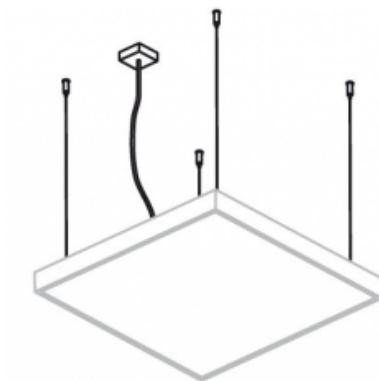

Product Data Sheet

A013K2000KK

Anna
Suspension kit

Material

Steel cables with chromate tailpipes, transparent power supply cable 4x0,75mm² and canopy made of grey (RAL 9006) ABS.

L: 2000 mm